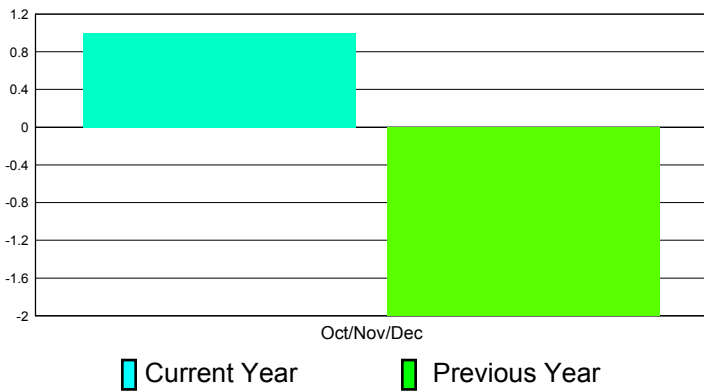

Club Results 2011-2012

Goal, New, Dropped, Gain/Loss

Comparison of Club Gain/Loss

Current Year Compared to the Previous Year

YTD Status Quo Clubs 2010-2011

Status Quo Clubs Compared to Status Quo Members

MEMBERSHIP