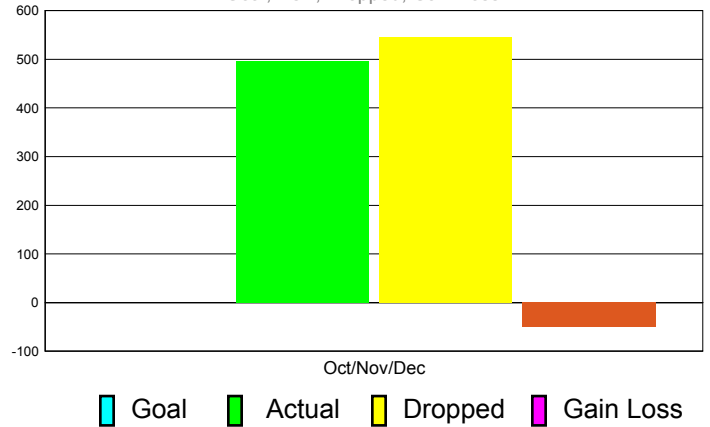

Membership Results 2011-2012

Goal, New, Dropped, Gain/Loss