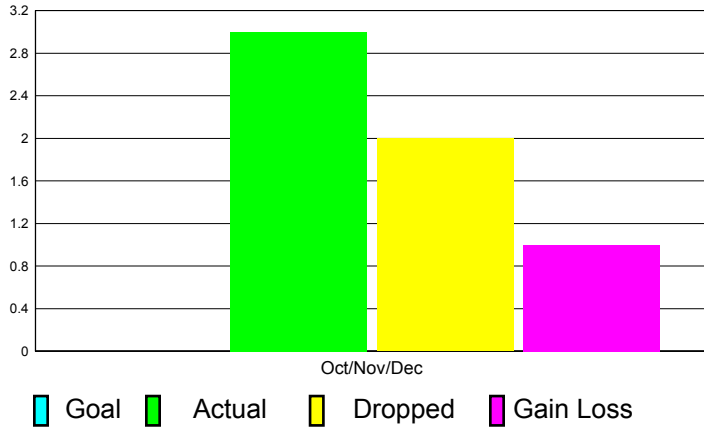

GMT Reports for District (or Undistricted) **District 354 F**

GMT: KWANG-SOO JANG

Location: REPUBLIC OF KOREA

GMT CA: 5

CLUBS

**Club Results
2011-2012**

**Clubs
2010-2011**

Month	New Club Goal	Actual New Clubs	Actual Dropped Clubs	Gain/Loss of Clubs	Gain/Loss of Clubs
Oct/Nov/Dec	0	3	2	1	-2
Totals	0	3	2	1	-2

Club Results 2011-2012

Goal, New, Dropped, Gain/Loss

Comparison of Club Gain/Loss

Current Year Compared to the Previous Year

YTD Status Quo Clubs 2010-2011

Status Quo Clubs Compared to Status Quo Members

MEMBERSHIP